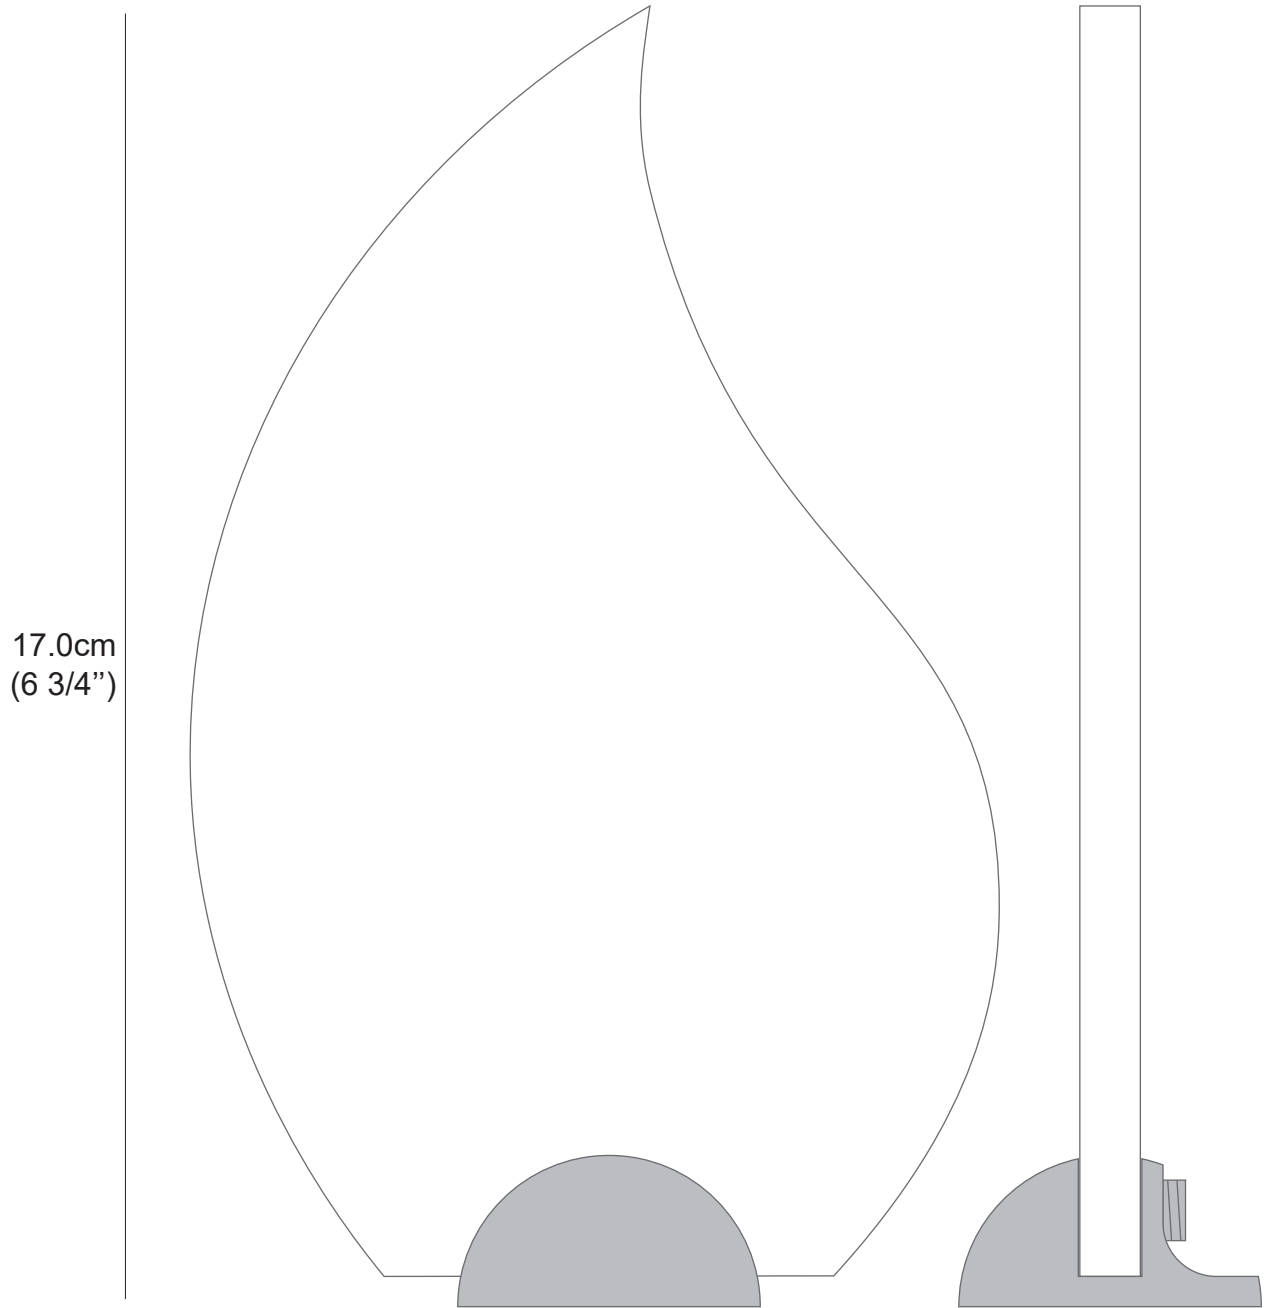

Engraving Proof

Product: **KJ003C**

17.0cm
(6 3/4")

Item Details

Code: KJ003C
Name: Gravity Torch Jade Glass
Size: 17.0cm (6 3/4")
Material: Glass
Presentation Box: White Transit Box

IMPORTANT

Please ensure all spellings and design details are carefully checked before approving this proof